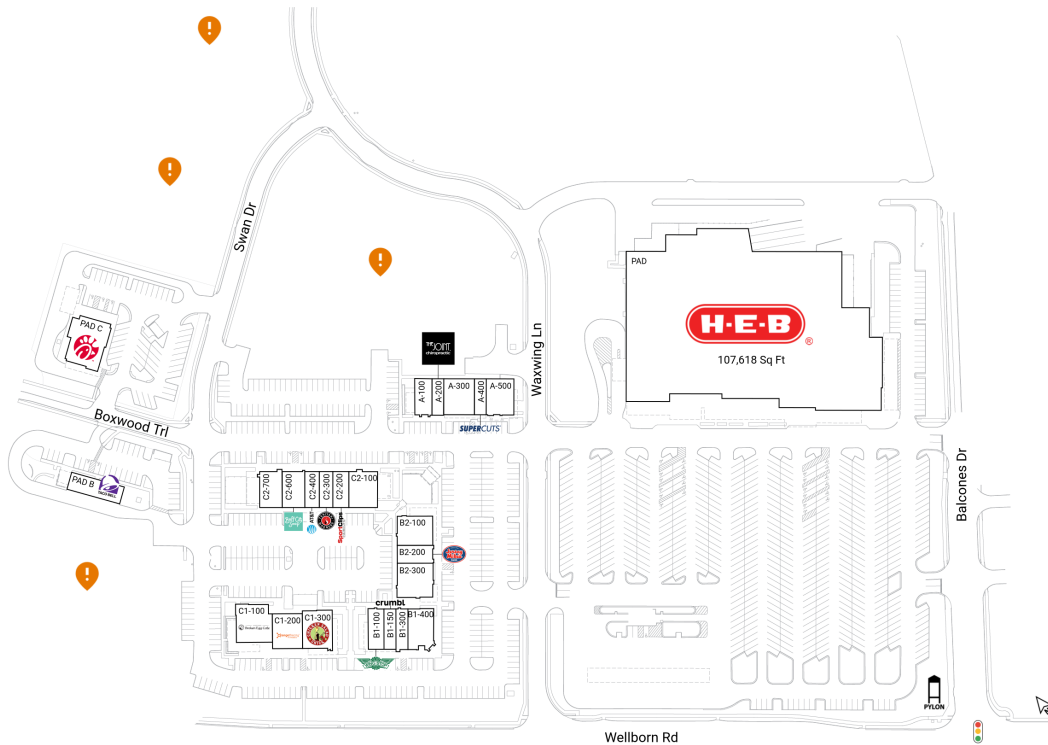

# Jones Crossing

11675 Wellborn Rd | College Station, TX 77845

Brazos County College Station-Bryan, TX 163,472 Sq Ft

30.5845, -96.3225

## Current Tenants Space size listed in square feet

A-100	Urban Bird Hot Chicken	1,765
A-200	The Joint	1,188
A-300	Angel Nails	3,048
A-400	Supercuts	1,185
A-500	MB2 Dental Solutions	2,859
B1-100	Wingstop	1,803
B1-150	Crumbl Cookies	1,376
B1-300	Threads Boutique	1,386
B1-400	Caprock Urgent Care, LLC	2,940
B2-100	MOD Super Fast Pizza	2,954
B2-200	Jersey Mike's	1,801
B2-300	Twin Liquors	3,500
C1-100	Another Broken Egg Cafe	3,890
C1-200	Orangetheory Fitness	3,101
C1-300	Chicken Salad Chick	3,265
C2-100	Oishi Sushi, Asian Fusion	3,000
C2-200	Sport Clips	1,620
C2-300	Teriyaki Madness	1,376
C2-400	AT&T® Mobility	1,460
C2-600	Buff City Soap	2,297
C2-700	Lucky Goat Coffee	2,278
PAD	HEB	107,618
PAD B	Taco Bell	2,742
PAD C	Chick-fil-A	5,020

This site plan is for illustrative and information purposes only, showing the general layout of the shopping center; and is not a legal survey. Brixmor makes no representation or warranty that the shopping center is exactly as depicted as site conditions and tenant mix are subject to change over time.